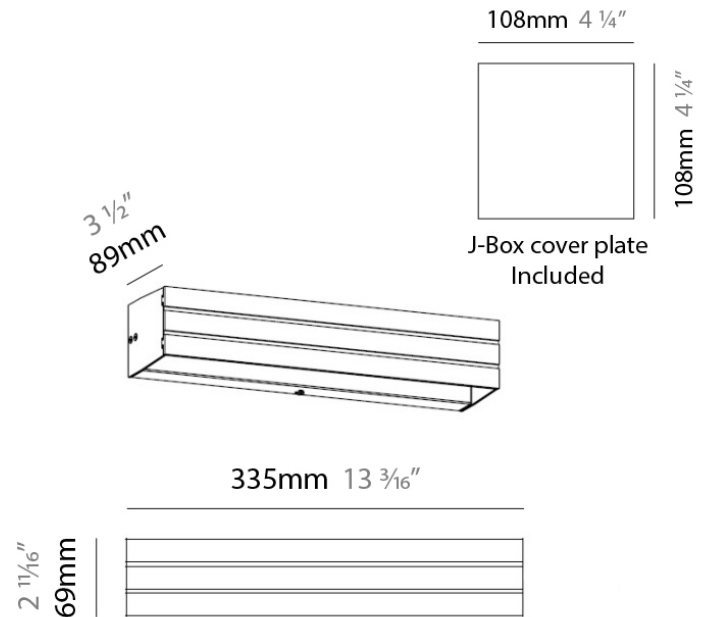

PARALLEL SURFACE

D93024

PROJECT	_____
TYPE	_____
NOTES	_____
QUANTITY	_____
DATE	_____

GENERAL

Series: Paral.Lel _____
Brand: Milan _____
Division: Design _____
Mounting Type: Surface _____
Mounting Location: Wall _____
Subcategory: Wall Effect _____

PHYSICAL

Shape: Rectangle _____
Length (mm): 335 _____
Length (in): 13 ³/₁₆ _____
Height (mm): 69 _____
Height (in): 2 ¹¹/₁₆ _____
Extension (mm): 89 _____
Extension (in): 3 ¹/₂ _____
Weight (kg): 1.63 _____
Weight (lbs): 3.6 _____
Fixture Material: Metal _____

ELECTRICAL

Number of Lamps: 3 _____
Lamp Type: LED Retrofit _____
Lamp Shape: T4 _____
Bulb Included: Bulb Not Included _____
Total Output Wattage (W): 6 _____
Max. Wattage Per Lamp (W): 3 _____
Lamp Base: G9 _____
Input Voltage (V): 120 _____

LED

OPTICAL

RATINGS AND CERTIFICATIONS

Certified By: CSA Certified to UL and CSA Standards _____
IP rating: IP20 _____